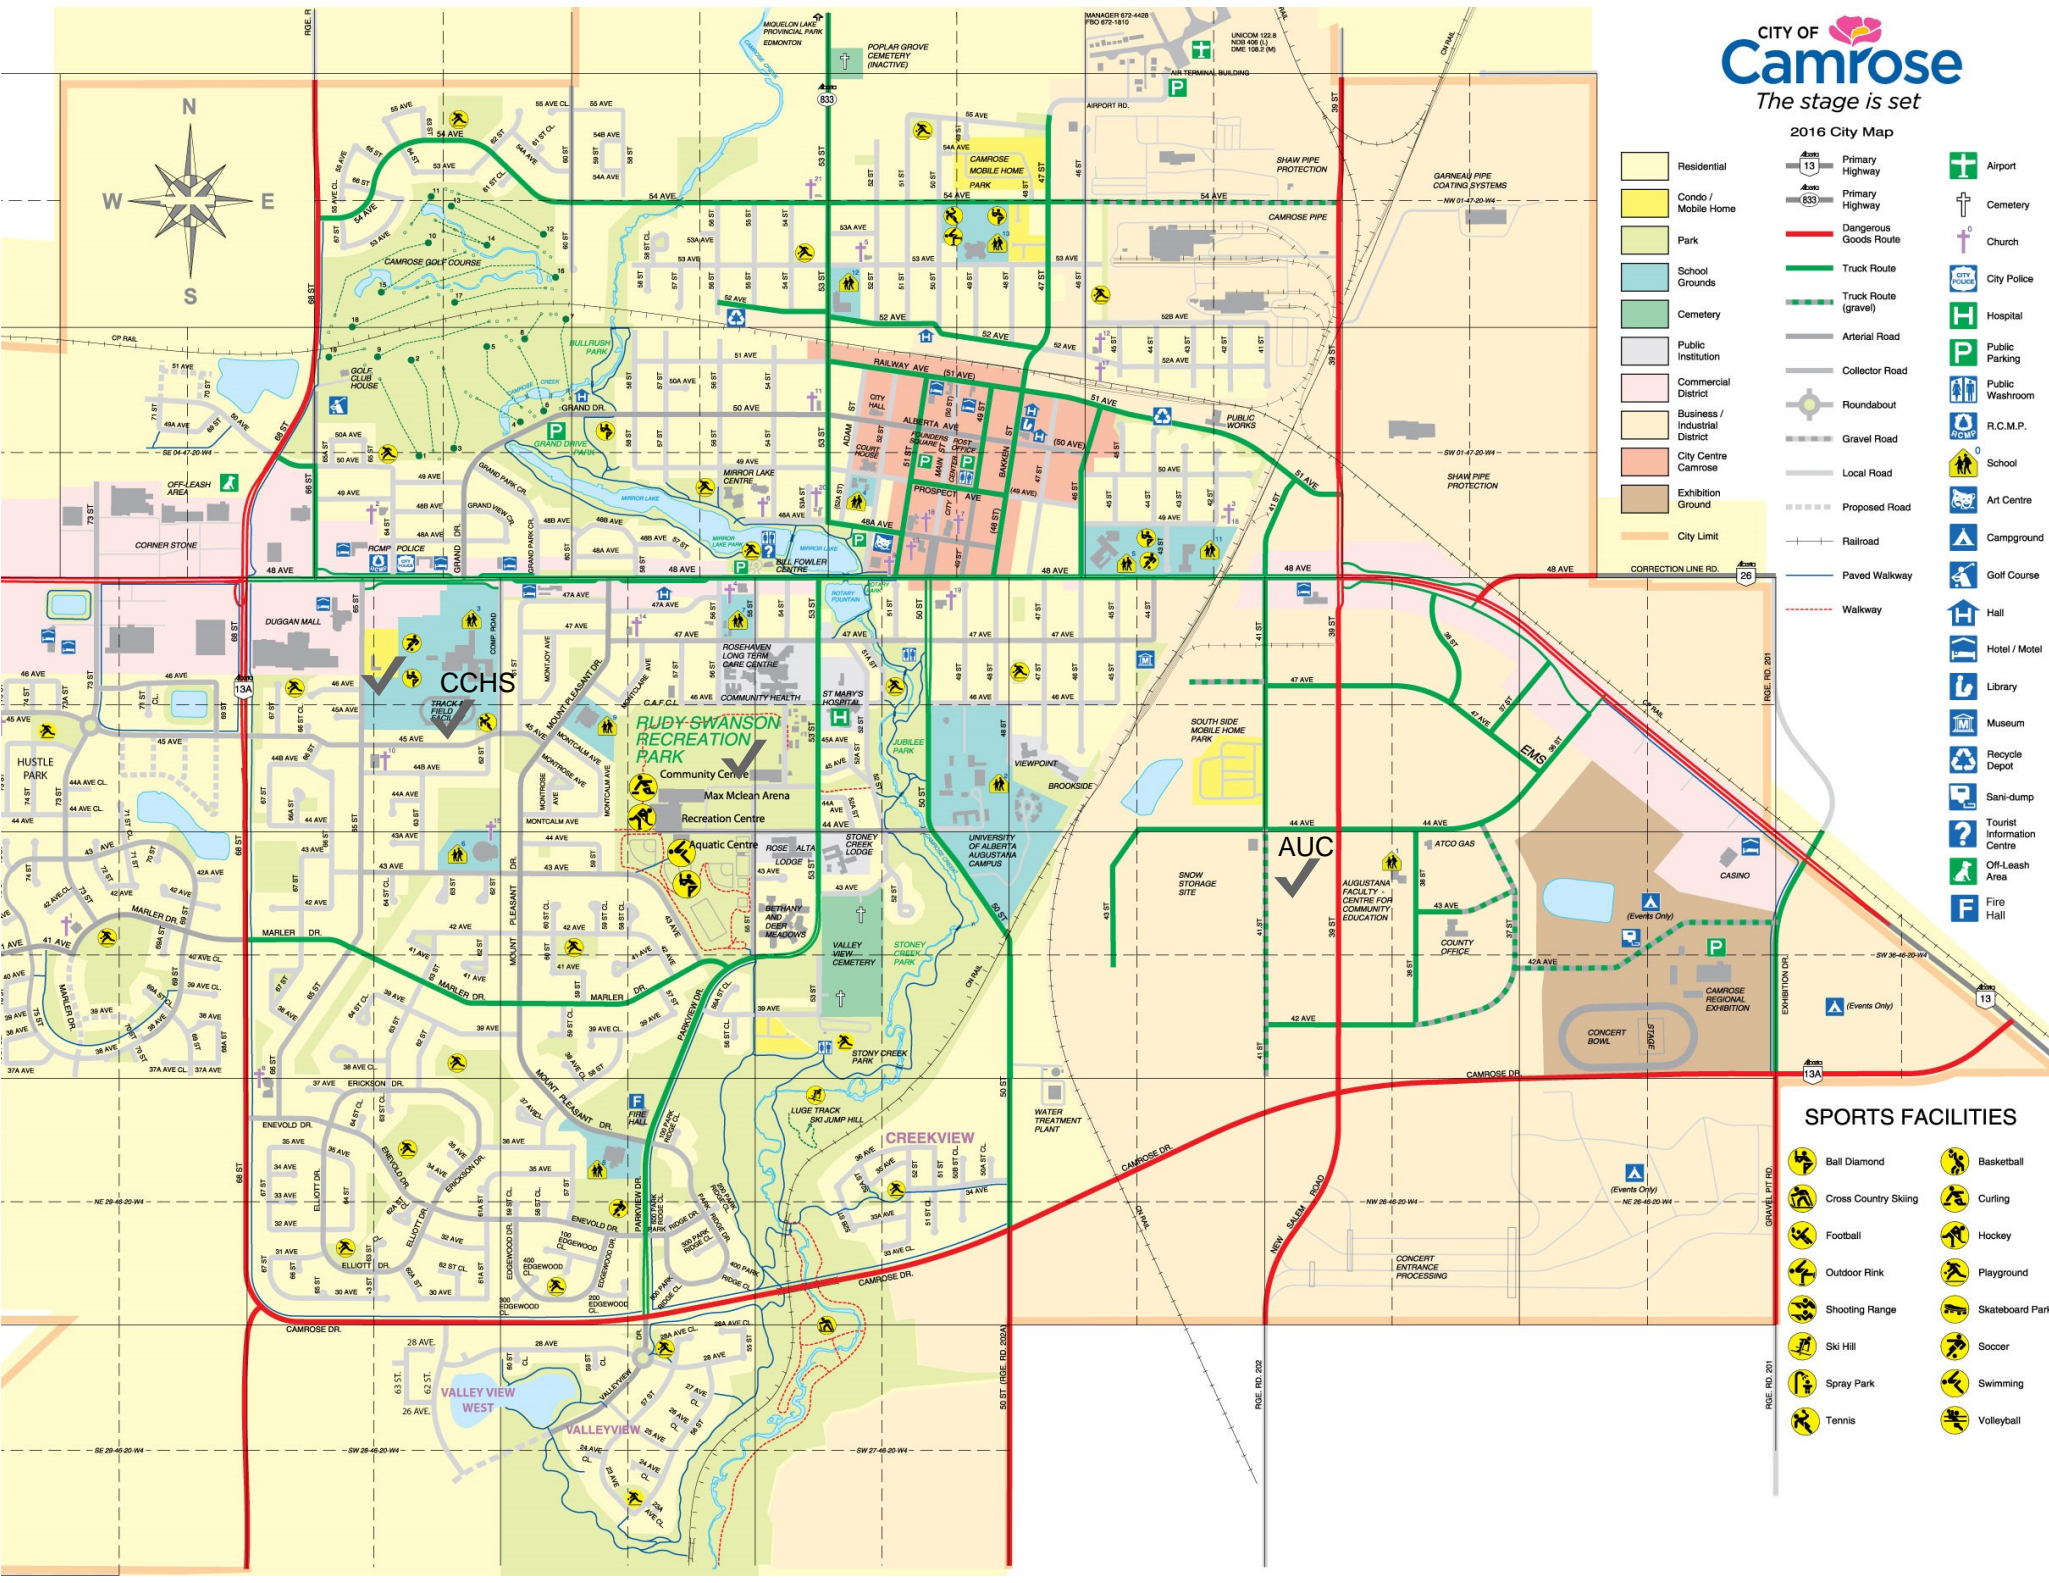

2016 City Map

- | | | | | | |
|--|--------------------------------|--|-----------------------|--|-----------------|
| | Residential | | Primary Highway | | Airport |
| | Condo / Mobile Home | | Primary Highway | | Cemetery |
| | Park | | Dangerous Goods Route | | Church |
| | School Grounds | | Truck Route | | City Police |
| | Cemetery | | Truck Route (grave) | | Hospital |
| | Public Institution | | Arterial Road | | Public Parking |
| | Commercial District | | Collector Road | | Public Washroom |
| | Business / Industrial District | | Roundabout | | R.C.M.P. |
| | City Centre Camrose | | Gravel Road | | School |
| | City Limit | | Local Road | | Art Centre |
| | | | Proposed Road | | Campground |
| | | | Railroad | | Golf Course |
| | | | Paved Walkway | | Hall |
| | | | Walkway | | Hotel / Motel |

SPORTS FACILITIES

- | | | | |
|--|----------------------|--|-----------------|
| | Ball Diamond | | Basketball |
| | Cross Country Skiing | | Curling |
| | Football | | Hockey |
| | Outdoor Rink | | Playground |
| | Shooting Range | | Skateboard Park |
| | Ski Hill | | Soccer |
| | Spray Park | | Swimming |
| | Tennis | | Volleyball |