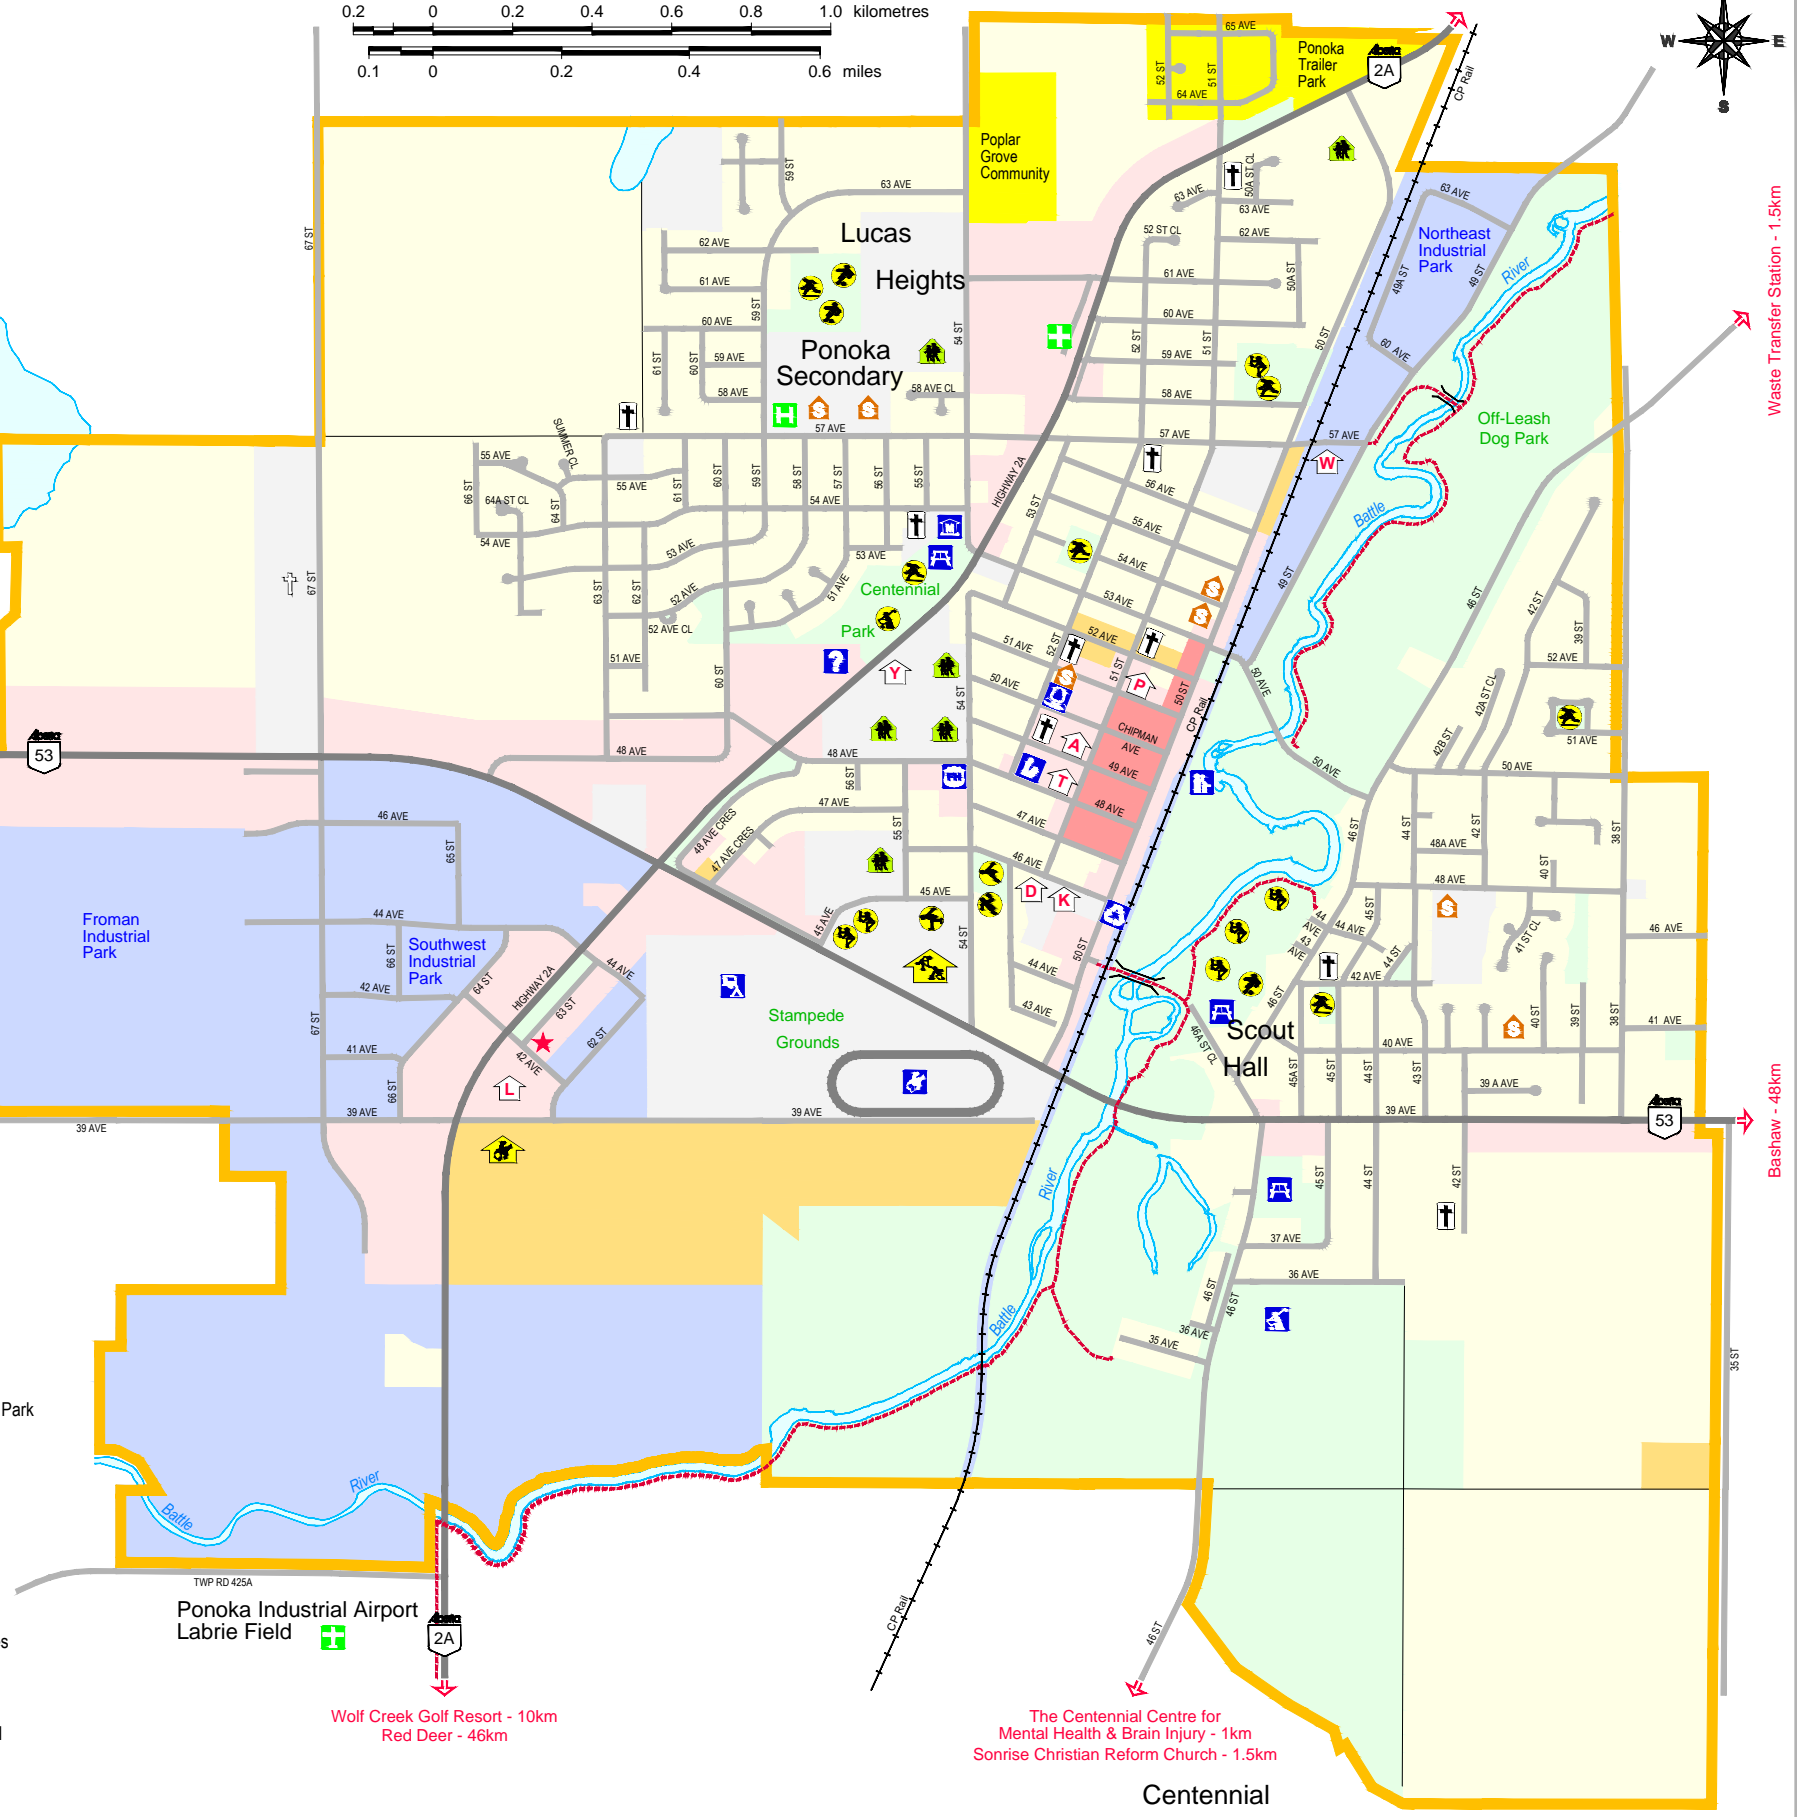

Town of Ponoka

Alberta  Canada

Elevation - 2,661 Feet (811 metres)
 Latitude - 52 deg, 42 min, 33 sec
 Longitude - 113 deg, 36 min, 00 sec

Edmonton - 100km

Wetaskiwin - 35km

- | | | | | | | | |
|--|---------------------------|---|------------------|---|---|---|--|
|  | Provincial Building |  | AG Event Centre |  | Fire Hall |  | View Point (Historical) |
|  | Senior Drop in Centre |  | Arena Complex |  | Fort Ostell Museum |  | Visitor Information |
|  | Kinsmen Community Centre |  | Aquaplex |  | Jubilee Library |  | Hospital |
|  | Royal Canadian Legion |  | Baseball Diamond |  | Picnic Area |  | Labrie Field - Ponoka Industrial Airport |
|  | Post Office |  | Mini Golf |  | Ponoka Community Golf Course |  | Ponoka Community Health Centre |
|  | Town Hall |  | Outdoor Rink |  | Ponoka Stampede Campground & Trailer Park |  | Senior Facility |
|  | Central Workshop Building |  | Soccer Pitch |  | RCMP Building |  | Ponoka County Office |
|  | Ponoka Youth Centre |  | Tennis Court |  | Recycling Depot |  | Church |
|  | School |  | Playground |  | Stampede Grounds |  | Forest Home Cemetery |

- | | |
|---|--------------------------------|
|  | Residential |
|  | Mobile Home Subdivision / Park |
|  | Park |
|  | Commercial |
|  | Downtown District |
|  | Industrial |
|  | Institutional and Public Uses |
|  | Direct Control |
|  | Diamond Willow / TCT Trail |

Waste Transfer Station - 1.5km

Bashaw - 48km

Wolf Creek Golf Resort - 10km
 Red Deer - 46km

The Centennial Centre for
 Mental Health & Brain Injury - 1km
 Sonrise Christian Reform Church - 1.5km

Centennial
 Centre