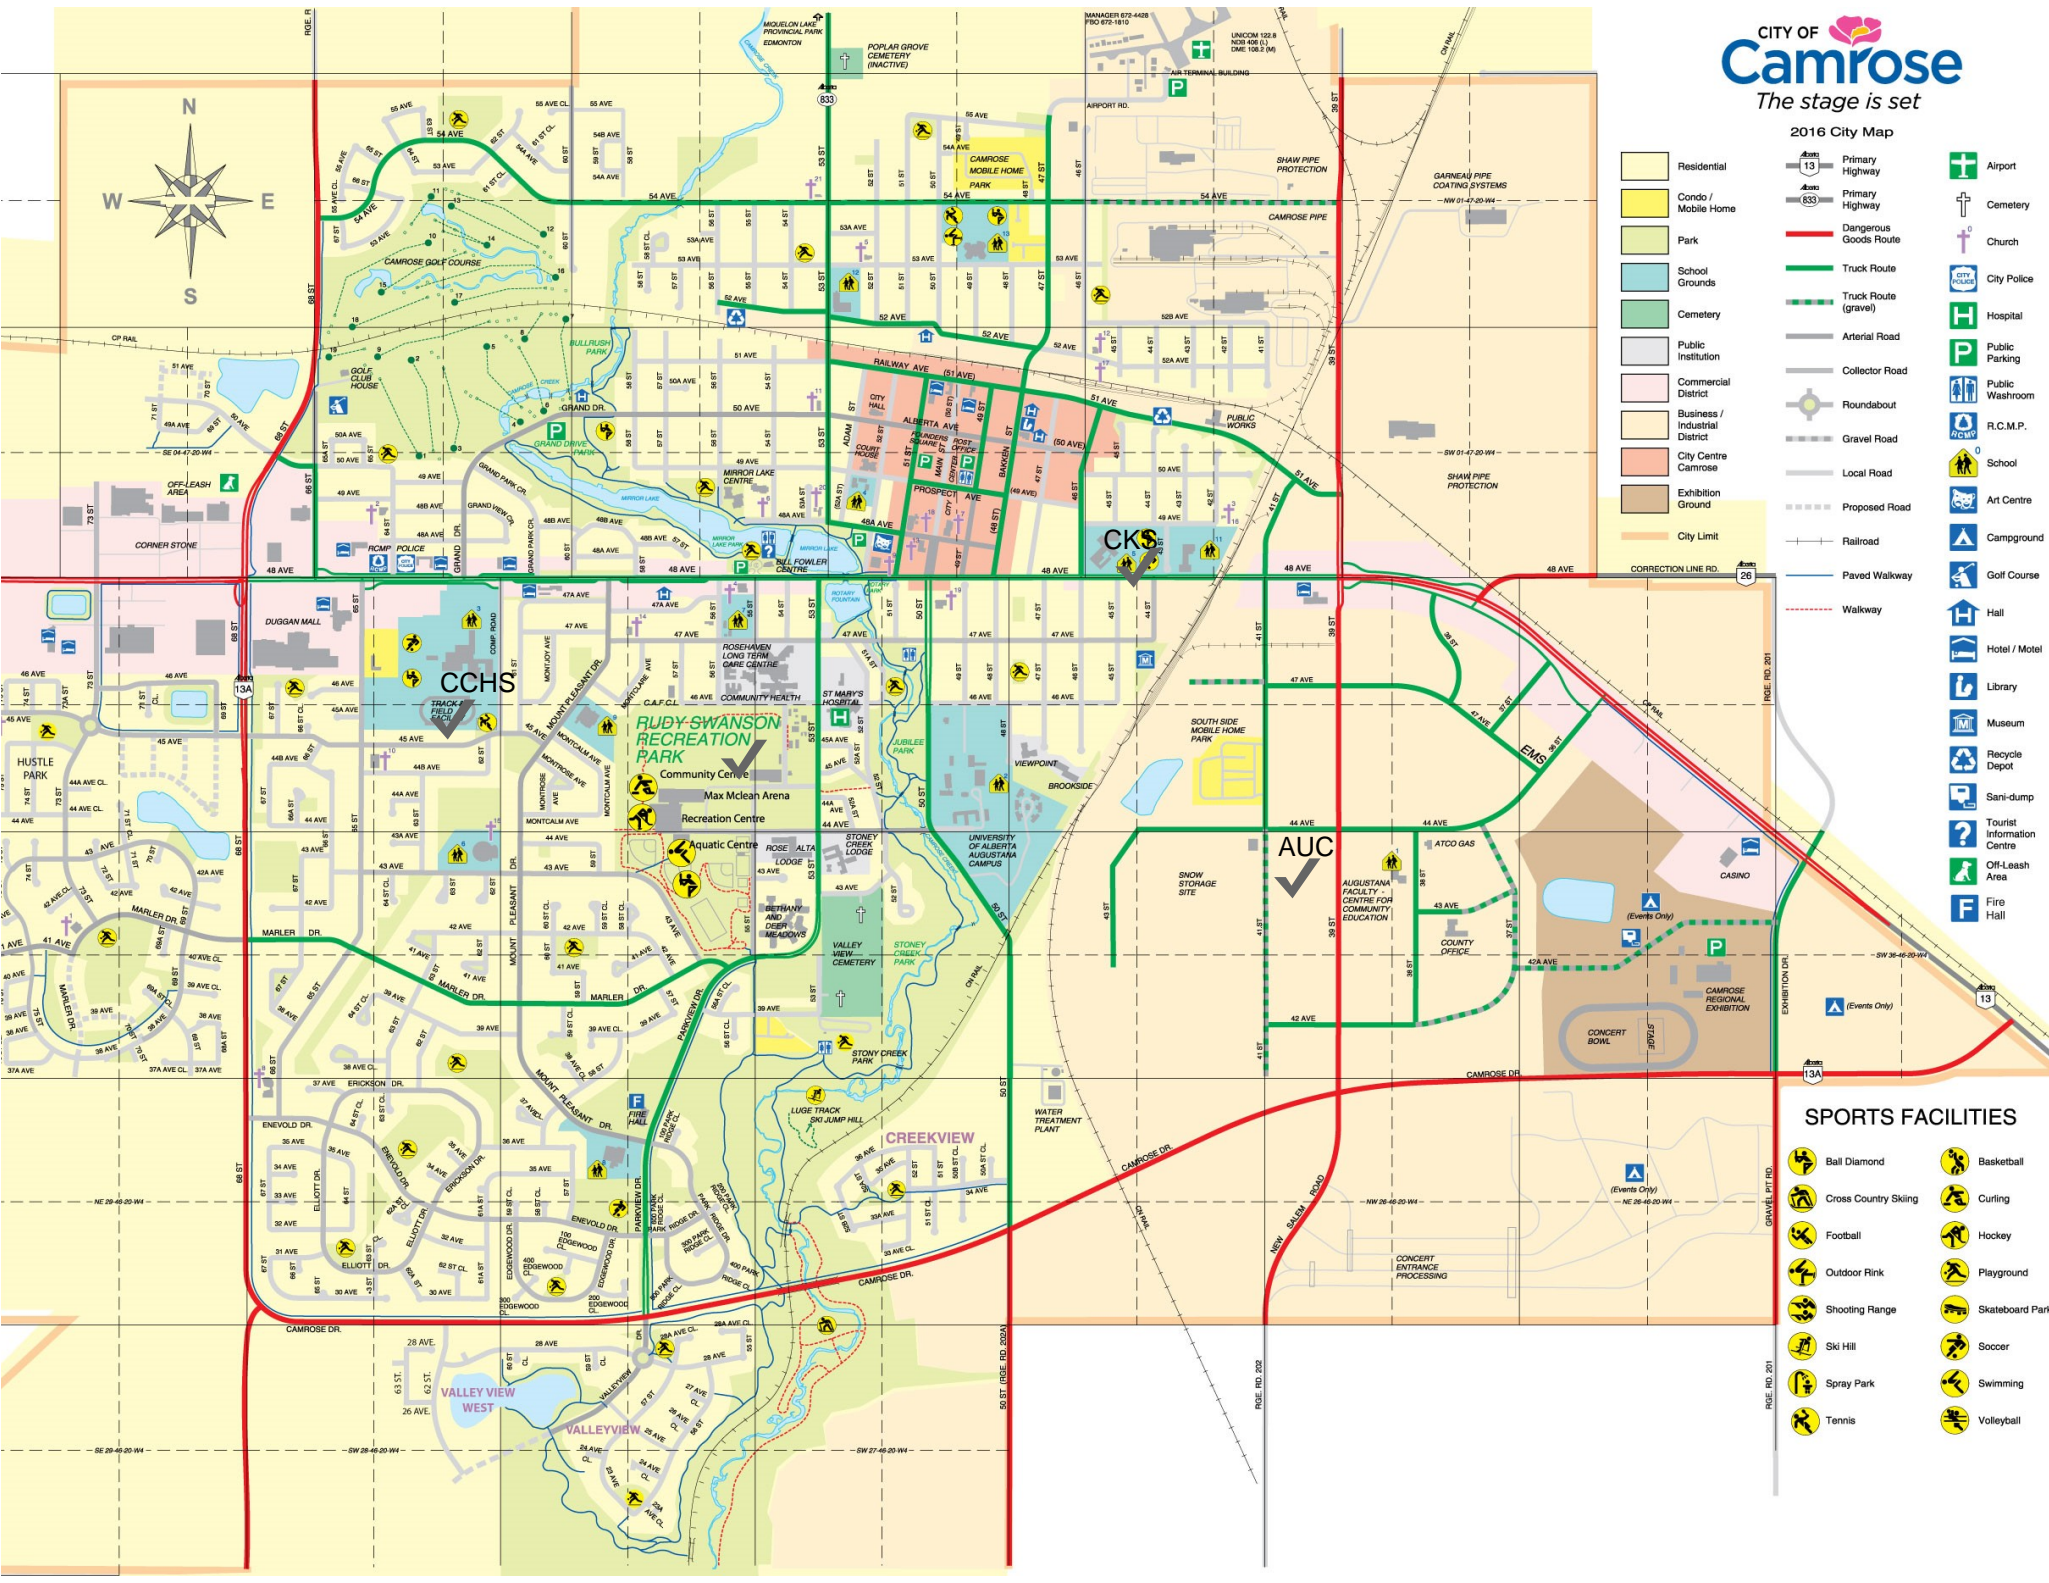

2016 City Map

- | | | | | | |
|--|--------------------------------|--|-----------------------|--|-----------------|
| | Residential | | Primary Highway | | Airport |
| | Condo / Mobile Home | | Primary Highway | | Cemetery |
| | Park | | Dangerous Goods Route | | Church |
| | School Grounds | | Truck Route | | City Police |
| | Cemetery | | Truck Route (grave) | | Hospital |
| | Public Institution | | Arterial Road | | Public Parking |
| | Commercial District | | Collector Road | | Public Washroom |
| | Business / Industrial District | | Roundabout | | R.C.M.P. |
| | City Centre Camrose | | Gravel Road | | School |
| | City Limit | | Local Road | | Art Centre |
| | | | Proposed Road | | Campground |
| | | | Railroad | | Golf Course |
| | | | Paved Walkway | | Hall |
| | | | Walkway | | Hotel / Motel |

SPORTS FACILITIES

- | | | | |
|--|----------------------|--|-----------------|
| | Ball Diamond | | Basketball |
| | Cross Country Skiing | | Curling |
| | Football | | Hockey |
| | Outdoor Rink | | Playground |
| | Shooting Range | | Skateboard Park |
| | Ski Hill | | Soccer |
| | Spray Park | | Swimming |
| | Tennis | | Volleyball |